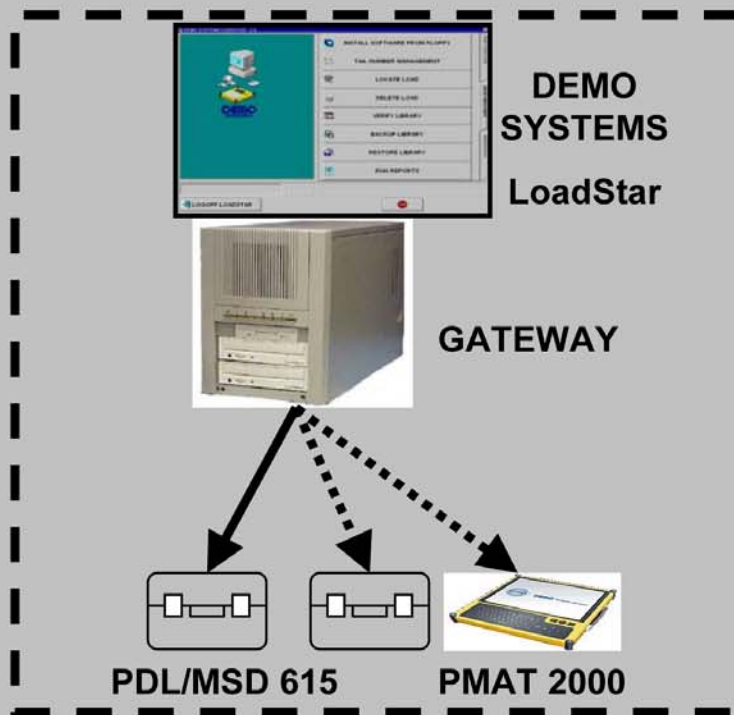

Control your Loadable Software Parts!
Eliminate Floppy Disks!

LoadStar® TV is a Windows program that performs the following functions:

- Transfers loadable software parts from floppy disks or the Internet into the mass storage memory of portable data loaders.
- Operates on any office computer operating Windows 2000.
- Links to the PDL-615/MSD and the PMAT 2000 via a high speed Ethernet interface.
- Organizes loadable software parts by aircraft type, airplane tail number, and customer part numbers.
- Enables maintenance mechanics to view, load, verify, and delete loadable software parts on PDL-615/MSD and PMAT 2000.

LoadStar[®] TV

LoadStar[®]

Terminal Version

- Store Loadable Software inside the PDL-615/MSD
- Save Time Data Loading
- Eliminate Floppy Discs
- Manage the loadable software parts configuration of each airplane.

It is this simple

1. PDL 30100 Rev C MSD
- 2, 4 Test Connector with power cable P/N 31521-1, 50-400 HZ 115 VAC
3. Ethernet Adapter P/N 32065-2 (RJ45)
5. Desktop computer running Windows environment with a dedicated 10 BaseT network interface card.